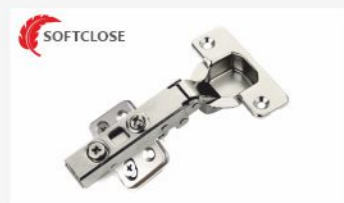

IAH CL-011-3D

Overlay Hinge 3D
MRP: ₹ 465/- PAIR