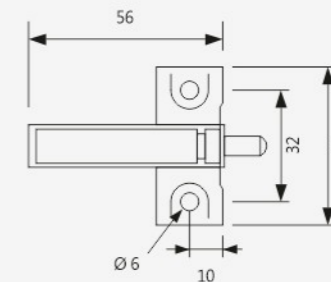

CODE	FINISH	UNIT	MRP
ICF-116	Grey	PCS	₹ 54/-