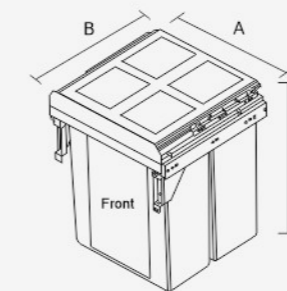

CODE	PRODUCT SIZE (AxBxC)	FINISH	CAPACITY	UNIT	MRP
IKA-735	415 X 484 X 492	Grey	2x31 Ltr	PCS	₹ 9,000/-