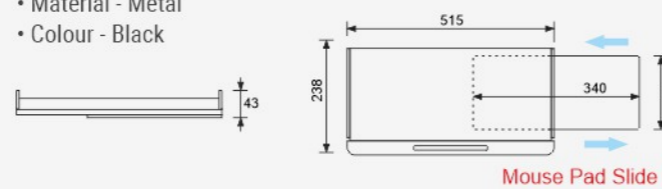

Keyboard Tray & Computer CPU Trolley

IKB-003

Metal Keyboard Tray

- Material - Metal
- Colour - Black

CODE	FINISH	UNIT	MRP
IKB-003	Black	SET	₹ 2,100/-

IKB-004

Metal Keyboard with Mouse Tray

- Material - Metal
- Colour - Black