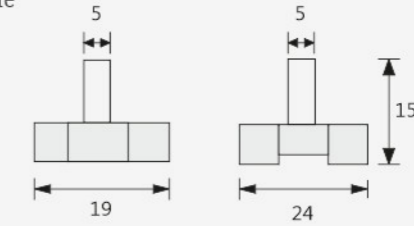

ICF-114

Shelf Support

- Material : Plastic+Iron
- Finish : White

CODE	FINISH	UNIT	MRP
ICF-114	White	PCS	₹ 5/-