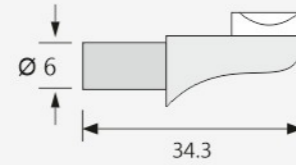

CODE	FINISH	UNIT	MRP
ICF-111	Nickel	PCS	₹ 20/-