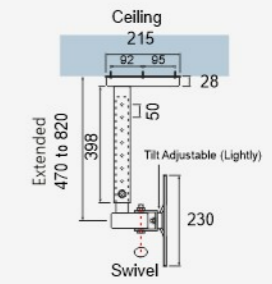

CODE	COLOUR	UNIT	MRP
ILCD-005	Black	PCS	₹ 2,250/-