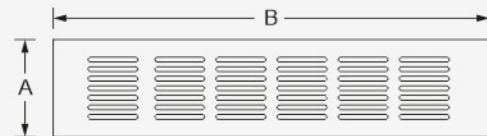

CODE	FINISH	UNIT	MRP
ICF-116	Grey	PCS	₹ 54/-

ICF-117

Shelf Support

- Material - PVC+Iron
- Finish - White

CODE	FINISH	UNIT	MRP
ICF-117-16	White	PCS	₹ 4/-
ICF-117-18	White	PCS	₹ 4/-

ICF-126

Ventilator

- Material - Aluminium Alloy
- Finish - SS Brush