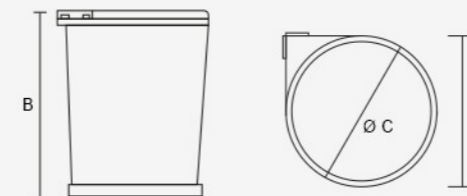

CODE	PRODUCT SIZE (AxBxC)	FINISH	CAPACITY	UNIT	MRP
EKA-728	280 X 350 X Ø272	Stainless Steel + Black	14 Ltr	PCS	₹ 5,600/-