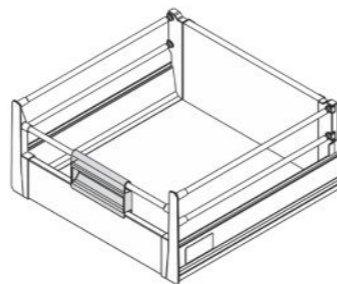

EVABOX handle for front railing with inner drawer

- Easy to fit and remove without tools
- Tool free adjustment
- Front railing add-on system based on round railing

CODE	NAME	FINISH	UNIT	MRP
EBDS-2401	Handle	SG	PCS	₹ 740/-