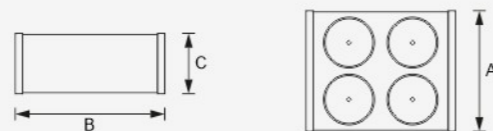

CODE	SIZE (AxBxC)	FINISH	UNIT	MRP
ECT-305	195 X 230 X 75	Alu. with Translucent Jar	PCS	₹ 2,000/-