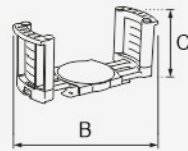

ECT-306

Plate Holder with Drip Tray

- Finish - Aluminium
- Size (AxBxC) : 195 X 350 X 70
- Free standing plates holder made of ALU.
- Can be inserted in drawer or put on counter top

CODE	SIZE (AxBxC)	MATERIAL	UNIT	MRP
ECT-306	195 X 350 X 70	Aluminium	PCS	₹ 2,300/-

EKA-1002

Adjustable Plates Holder

- Finish - Grey
- Size (AxBxC) : 150 X 140-290 X 170
- Adjustable plate holder is characterized by an exclusive design

CODE	SIZE (AxBxC)	FINISH	UNIT	MRP
EKA-1002	150 X 140-290 X 170	Grey	PCS	₹ 5,925/-

EKA-314 (SS/CR)

Tilt Support

- Top extension and support for counter. Screw-on or bonded attachment.
- Maximum weight capacity 7kgs.
- Available Finish : Stainless Steel / Chrome Plated.

CODE	SIZE (AxBxCxD)	FINISH	UNIT	MRP
EKA-314-SS	200 X Ø60 X Ø50 X 70°	Stainless Steel	PCS	₹ 5,200/-
EKA-314-CR	200 X Ø60 X Ø50 X 70°	Chrome Plated	PCS	₹ 4,800/-