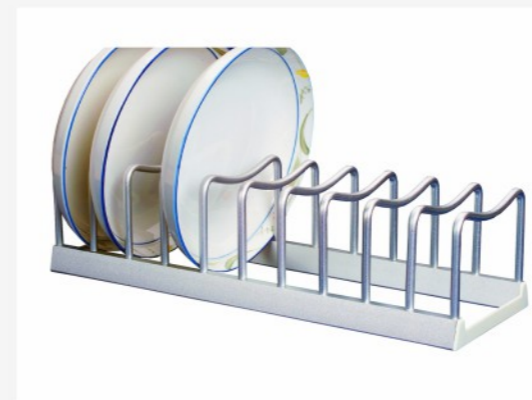

ECT-302

Plates Holder

- Finish - Aluminium
- Size (AxBxC) : 142 X 435 X 110
- Free standing plates holder made of ALU.
- Can be inserted in drawer or put on counter top

CODE	SIZE (AxBxC)	FINISH	UNIT	MRP
ECT-302	142 X 435 X 110	Aluminium	PCS	₹ 2,900/-