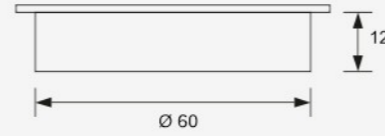

CODE	FINISH	UNIT	MRP
ICF-119-CR	Chrome	PCS	₹ 260/-
ICF-119-ST	Satin	PCS	₹ 260/-