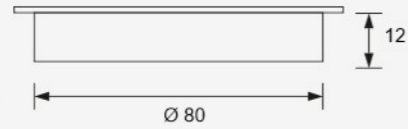

ICF-120

Cable Grommet

- Material - Zinc Alloy
- Finish - Chrome / Satin

CODE	FINISH	UNIT	MRP
ICF-120-CR	Chrome	PCS	₹ 350/-
ICF-120-ST	Satin	PCS	₹ 350/-