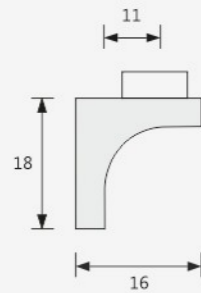

ICF-111

Shelf support with vaccum

- Material : Zinc Alloy
- Finish : Nickel

CODE	FINISH	UNIT	MRP
ICF-111	Nickel	PCS	₹ 20/-

ICF-112

Shelf Support (Square)

- Material - Zinc Alloy •
- Finish - Chrome •

CODE	FINISH	UNIT	MRP
ICF-112	Chrome	PCS	₹ 20/-

ICF-113

Shelf Support (Round)

- Material : Zinc Alloy
- Finish : Chrome

CODE	FINISH	UNIT	MRP
ICF-113	Chrome	PCS	₹ 20/-

ICF-114

Shelf Support

- Material : Plastic+Iron
- Finish : White

CODE	FINISH	UNIT	MRP
ICF-114	White	PCS	₹ 5/-

ICF-115

Cabinet Suspension

- Material : Plastic+Iron •
- Finish : White •

CODE	FINISH	UNIT	MRP
ICF-115	White	PCS	₹ 67/-

ICF-116

Soft Closing Smooove

- Material - PVC
- Finish - Grey

CODE	FINISH	UNIT	MRP
ICF-116	Grey	PCS	₹ 54/-