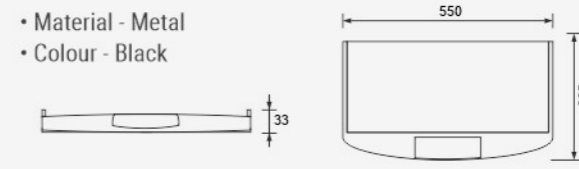

IKB-007

Plastic Keyboard Tray

- Material - Metal
- Colour - Black

CODE	FINISH	UNIT	MRP
IKB-007	Black	SET	₹ 750/-