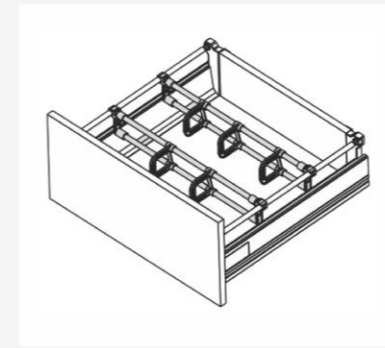

EVA BOX Add-on System (Round Railing)