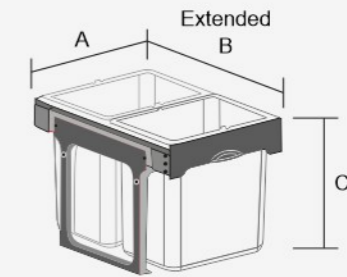

CODE	PRODUCT SIZE (AxBxC)	FINISH	CAPACITY	UNIT	MRP
IKA-732	340 X 486-990 X 332	Grey	2 X 16 Ltr	PCS	₹ 4,800/-

IKA-733

Square Waste Bin with Automatic Lid Opening

1. Material : P.P. Copolymer with Fibreglass Highly Resistant • Suitable for Cabinet width 430 mm • Available Finish : Grey • Capacity : 13 Ltr •