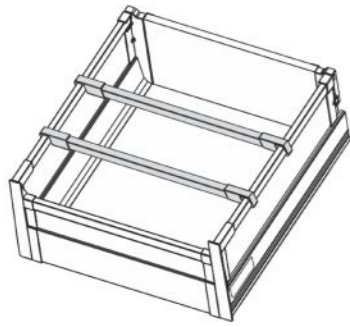

EVABOX square gallery cross rail connector

- Can be fitted without tools.
- Quick installation and can be retrofitted any time.
- Same system for single & double square gallery.

CODE	NAME	FINISH	UNIT	MRP
EBDS-3301	Square Divider Rail (1100mm)	SG	PCS	₹ 1,820/-
EBDS-3302	Square Single Cross Rail Connector	SG	SET	₹ 175/-

EVABOX wall box side cross dividing system

- wall box side add-on system based on square railing
- can be fitted to existing drawers
- Tool free adjustment
- Variable use of space