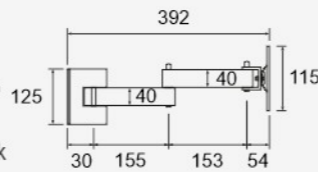

ILCD-002

LCD/LED Wall Mount Stand

- Suitable for 12" to 32" LCD/LED
- Swivel & Tilt Adjustable
- Material - Metal & Colour - Black

CODE	COLOUR	UNIT	MRP
ILCD-002	Black	PCS	₹ 1,100/-