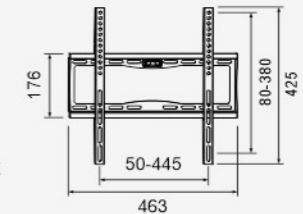

ILCD-006

LCD/LED Wall Mount Stand

- Suitable for 23" to 60" LCD/LED
- Fix Stand
- Material - Metal & Colour - Black
- Weight Capacity - 45 kgs

CODE	COLOUR	UNIT	MRP
ILCD-006	Black	PCS	₹ 1,040/-