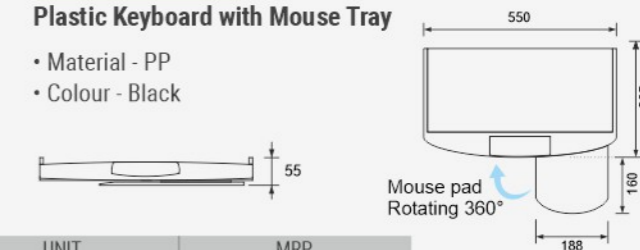

CODE	FINISH	UNIT	MRP
IKB-004	Black	SET	₹ 1,350/-

IKB-005

Metal Keyboard Tray

- Material - Metal
- Colour - Black

CODE	FINISH	UNIT	MRP
IKB-005	Black	SET	₹ 970/-

IKB-006

Plastic Keyboard with Mouse Tray

- Material - PP
- Colour - Black