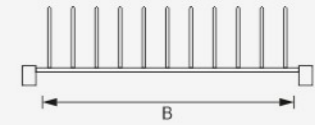

CODE	SIZE (AxBxC)	MATERIAL	UNIT	MRP
ITH-001-500	161 X 475 X 152	Stainless Steel	PCS	₹ 1,750/-
ITH-001-550	161 X 525 X 152	Stainless Steel	PCS	₹ 1,850/-
ITH-001-600	161 X 575 X 152	Stainless Steel	PCS	₹ 1,950/-

ECT-301

Bowls Holder

- Finish - Aluminium •
- Size (AxBxC) : 102 X 435 X 120 •
- Free standing bowls holder made of ALU •
- Can be inserted in drawer or put on counter top •