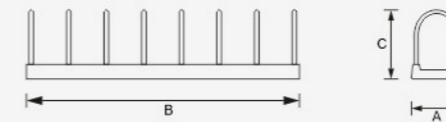

CODE	SIZE (AxBxC)	FINISH	UNIT	MRP
ECT-301	102 X 435 X 120	Aluminium	PCS	₹ 2,300/-