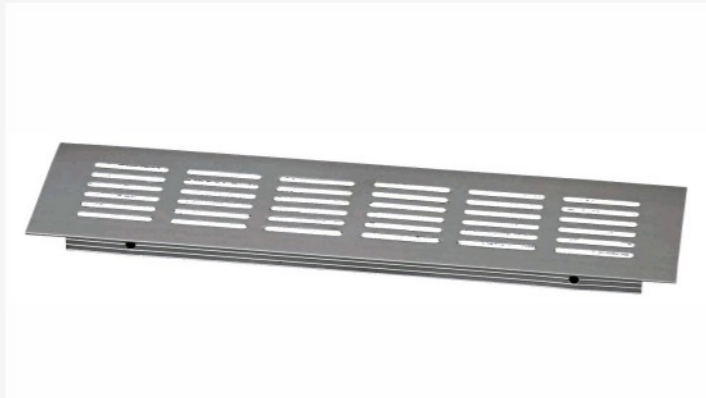

CODE	FINISH	UNIT	MRP
ICF-116	Grey	PCS	₹ 54/-

ICF-117

Shelf Support

- Material - PVC+Iron
- Finish - White

CODE	FINISH	UNIT	MRP
ICF-117-16	White	PCS	₹ 4/-
ICF-117-18	White	PCS	₹ 4/-

ICF-126

Ventilator

- Material - Aluminium Alloy
- Finish - SS Brush