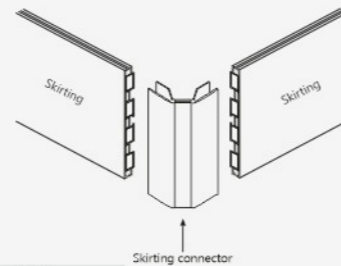

CODE	SIZE (HeightXLength)	MATERIAL	UNIT	MRP
ICF-106-Brush Alu.	100mm X 4 MTR	PVC+Aluminium	PCS	₹ 1,600/-
ICF-106-Black	100mm X 4 MTR	PVC	PCS	₹ 1,600/-

ICF-107

Connector for Skirting

- Material - PVC+Aluminium (Brush Alu. Finish)
- Material - PVC (Black Finish)
- Size (Height) : 100mm