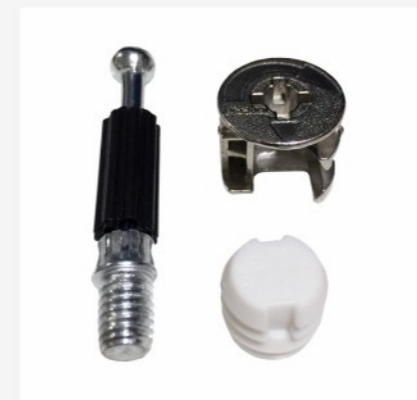

ICF-135

Big Knockdown Cabinet Connector

- Fixing with Dowel
- Requirement ply thickness 15-18mm

CODE	Require PLY Thickness	UNIT	MRP
ICF-135	15mm -18 mm	SET	₹ 15/-