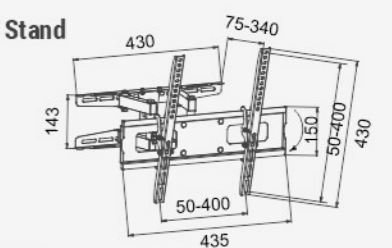

ILCD-008

LCD/LED Four Arms Wall Mount Stand

- Suitable for 23" to 55" LCD/LED
- Swivel & Tilt Adjustable
- Material - Metal & Colour - Black
- Weight Capacity - 50 kgs