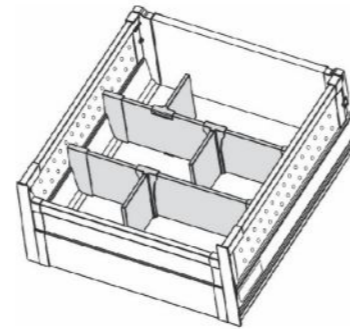

CODE	NAME	FINISH	UNIT	MRP
EBDS-3303	Square Lateral Divider	SG	PCS	₹ 385/-
EBDS-3305	Square Cross Divider Profile (1100mm)	SG	PCS	₹ 6,700/-
EBDS-3306	Square Cross Divider Connector	SG	SET	₹ 285/-

EVABOX square double gallery cross dividing system

- Double gallery add-on system based on square railing
- Individual organisation for tidy arrangement of drawer contents.
- Easy to fit and remove without tools.
- Can be fitted to existing drawer.