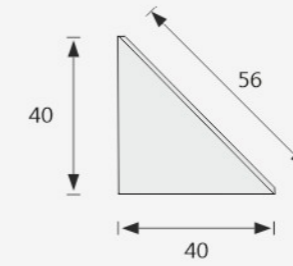

ICF-105

Cabinet Leg with Clip

- Height adjustable range between 100-130mm
- Material - ABS

CODE	MATERIAL	UNIT	MRP
ICF-105	ABS	PCS	₹ 52.5/-

ICF-106

Skirting System

- Material - PVC+Aluminium (Brush Alu. Finish)
- Material - PVC (Black Finish)
- Size (Height x Length) : 100mm X 4 mtr

CODE	SIZE (HeightXLength)	MATERIAL	UNIT	MRP
ICF-106-Brush Alu.	100mm X 4 MTR	PVC+Aluminium	PCS	₹ 1,600/-
ICF-106-Black	100mm X 4 MTR	PVC	PCS	₹ 1,600/-

ICF-107

Connector for Skirting

- Material - PVC+Aluminium (Brush Alu. Finish)
- Material - PVC (Black Finish)
- Size (Height) : 100mm

CODE	SIZE (Height)	MATERIAL	UNIT	MRP
ICF-107-Brush Alu.	100mm	PVC+Aluminium	PCS	₹ 138/-
ICF-107-Black	100mm	PVC	PCS	₹ 138/-

ICF-108

invisible Cabinet Hanger

- Weight capacity - 110kgs of Pair
- Universal

CODE	FINISH	LOAD CAPACITY	UNIT	MRP
ICF-108	White	110 kgs / Pair	PAIR	₹ 113/-

ICF-109

Connecting Bracket

- Material - PVC
- Finish - White

CODE	FINISH	UNIT	MRP
ICF-109	White	PCS	₹ 19/-

ICF-110

Wooden Dowels

- Material - Wood
- Size: Ø8 X 40

CODE	MATERIAL	UNIT	MRP
ICF-110	Wood	PCS	₹ 1.25/-