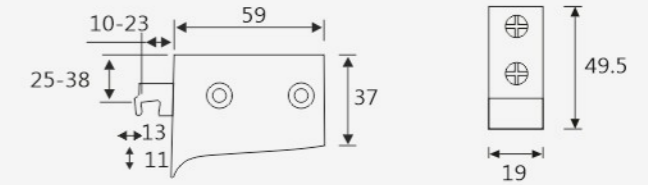

ICF-108

invisible Cabinet Hanger

- Weight capacity - 110kgs of Pair
- Universal

CODE	FINISH	LOAD CAPACITY	UNIT	MRP
ICF-108	White	110 kgs / Pair	PAIR	₹ 113/-