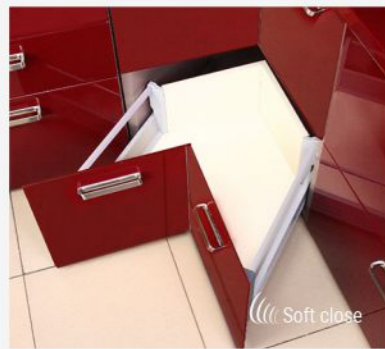

EBDS-2040

EVABOX high fronted single gallery corner drawer with square railing

- Concealed, guided, full extension.
- Load capacity 40kgs.
- Integrated soft close for silent and effortless controlled closing action.
- Tool free assembly and removal of drawer.
- Stainless steel drawer sides with grey finish.
- Corner drawer for more storage space.

CODE	NAME	FINISH	UNIT	450	500	550	600	650
EBDS-2040	Drawer Slide	SG	1 SET	₹ 4,335/-	₹ 4,445/-	₹ 4,655/-	₹ 5,885/-	₹ 6,850/-
EBDS-2109-B	Back Fixing Bracket	SG	1 SET	₹ 1,175/-	₹ 1,175/-	₹ 1,175/-	₹ 1,175/-	₹ 1,175/-
EBDS-2109-A	Front Fixing Bracket	SG	1 SET	₹ 1,920/-	₹ 1,920/-	₹ 1,920/-	₹ 1,920/-	₹ 1,920/-
EBDS-3201	Gallery Railing (Square)	SG	1 SET	₹ 1,065/-	₹ 1,185/-	₹ 1,225/-	₹ 1,350/-	₹ 1,445/-
TOTAL MRP				₹ 8,495/-	₹ 8,725/-	₹ 8,975/-	₹ 10,330/-	₹ 11,390/-