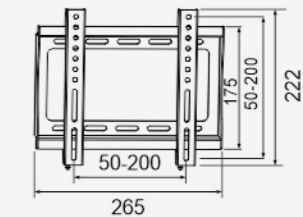

ILCD-007

LCD/LED Wall Mount Stand

- Suitable for 15" to 42" LCD/LED
- Fix Stand
- Material - Metal & Colour - Black
- Weight Capacity - 45 kgs

CODE	COLOUR	UNIT	MRP
ILCD-007	Black	PCS	₹ 710/-