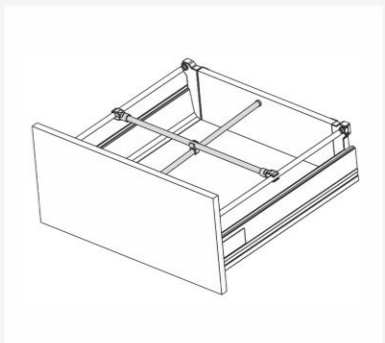

EVABOX gallery dividing holder with cross divider holder

- Can be fitted without tools •
- Quick installation and can be retrofitted any time •
- Same system for single & double gallery •

CODE	NAME	FINISH	UNIT	MRP
EBDS-2404	Single Cross Rail Connector	SG	SET	₹ 100/-
EBDS-2405	Divider Rail Connector	SG	PCS	₹ 35/-
EBDS-2203	Cross Rail (1100mm)	SG	PCS	₹ 1,380/-
EBDS-2406	Divider Rail (1100mm)	SG	PCS	₹ 975/-