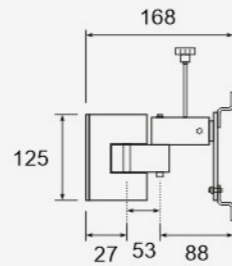

ILCD-001

LCD/LED Wall Mount Stand

- Suitable for 12" to 26" LCD/LED
- Swivel & Tilt Adjustable
- Material - Metal & Colour-Black

CODE	COLOUR	UNIT	MRP
ILCD-001	Black	PCS	₹ 835/-