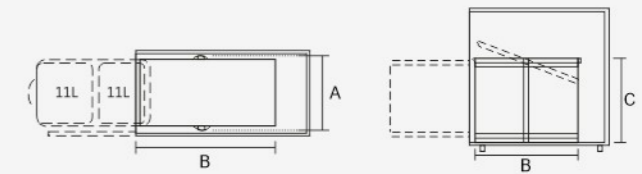

Waste Bin

Waste Bin

EKA-727

Assorted Drawer Waste Bin (Pull-out)

- Lid open double square waste bins a patented automatic opening mechanism.
- Assorted drawer waste bins with handle deigned to fix the plastic line & the handles makes wet & dry waste collection easier.
- Patented automatic extraction mechanism, running on ball bearing slide.
- Can be fit with 400mm cabinet.
- These waste bins are available in 2 x 11 Ltr.
- Available finish - Stainless steel + Black.