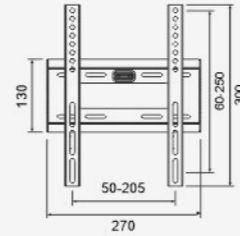

ILCD-009

LCD/LED Wall Mount Stand

- Suitable for 14" to 32" LCD/LED
- Fix Stand
- Material - Metal & Colour-Black
- Weight Capacity - 35 kgs

CODE	COLOUR	UNIT	MRP
ILCD-009	Black	PCS	₹ 860/-