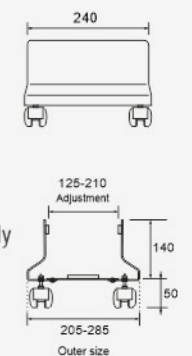

CODE	FINISH	UNIT	MRP
IKB-006	Black	SET	₹ 1,015/-

IKB-007

Plastic Keyboard Tray

- Material - Metal
- Colour - Black

CODE	FINISH	UNIT	MRP
IKB-007	Black	SET	₹ 750/-

ICPU-001

Computer CPU Trolley

- Material - Metal
- Colour - Black
- Computer CPU trolley for storage of CPU unit conveniently under the table. & you can shift easily