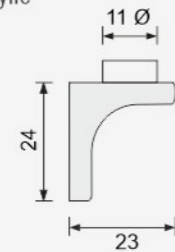

ICF-132

Acrylic Shelf Button (Double Hole)

• Material - Acrylic

CODE	FINISH	UNIT	MRP
ICF-132	Acrylic	PCS	₹ 10/-