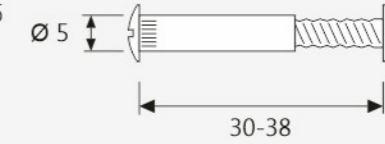

ICF-102

Cabinet Connector

- Material : Zinc Alloy
- Finish : Nickel
- Diameter : Ø 5

CODE	MATERIAL	FINISH	UNIT	MRP
ICF-102	Zinc Alloy	Nickel	PCS	₹ 7/-