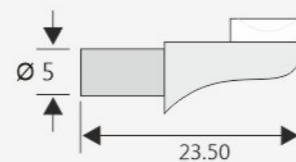

CODE	PRODUCT SIZE (AxBxC)	FINISH	CAPACITY	UNIT	MRP
IKA-735	415 X 484 X 492	Grey	2x31 Ltr	PCS	₹ 9,000/-

Cabinet Fitting

ICF-101

Shelf Support with Vacuum

- Material : Zinc Alloy
- Finish : Nickel

CODE	MATERIAL	FINISH	UNIT	MRP
ICF-101	Zinc Alloy	Nickel	PCS	₹ 7.5/-