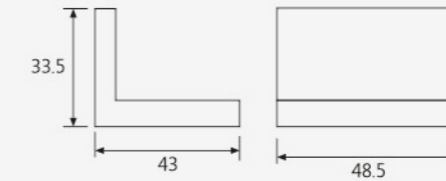

ICF-111

Shelf support with vaccum

- Material : Zinc Alloy
- Finish : Nickel

CODE	FINISH	UNIT	MRP
ICF-111	Nickel	PCS	₹ 20/-

ICF-112

Shelf Support (Square)

- Material - Zinc Alloy •
- Finish - Chrome •

CODE	FINISH	UNIT	MRP
ICF-112	Chrome	PCS	₹ 20/-

ICF-113

Shelf Support (Round)

- Material : Zinc Alloy
- Finish : Chrome

CODE	FINISH	UNIT	MRP
ICF-113	Chrome	PCS	₹ 20/-

ICF-114

Shelf Support

- Material : Plastic+Iron
- Finish : White

CODE	FINISH	UNIT	MRP
ICF-114	White	PCS	₹ 5/-

ICF-115

Cabinet Suspension

- Material : Plastic+Iron •
- Finish : White •

CODE	FINISH	UNIT	MRP
ICF-115	White	PCS	₹ 67/-

ICF-116

Soft Closing Smooove

- Material - PVC
- Finish - Grey

CODE	FINISH	UNIT	MRP
ICF-116	Grey	PCS	₹ 54/-