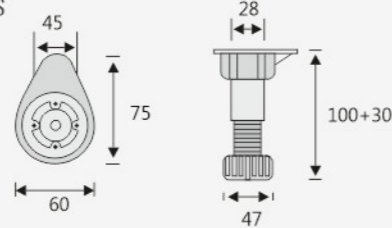

ICF-105

Cabinet Leg with Clip

- Height adjustable range between 100-130mm
- Material - ABS

CODE	MATERIAL	UNIT	MRP
ICF-105	ABS	PCS	₹ 52.5/-

ICF-106

Skirting System

- Material - PVC+Aluminium (Brush Alu. Finish)
- Material - PVC (Black Finish)
- Size (Height x Length) : 100mm X 4 mtr