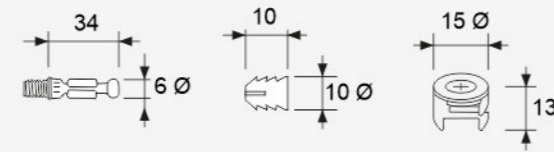

- Fixing dowels with cap
- Requirement ply thickness 15-18mm

CODE	Require PLY Thickness	UNIT	MRP
ICF-135-A	15mm - 18 mm	SET	₹ 16/-

DINNING FOLDING BRACKET

IDFB-001 (24"/36"/48")

Dinning Folding Bracket

- Material - M.S. & Aluminium powder coated (Bush Bearing)
- Finish - Brown
- Size : 24" / 36" / 48"