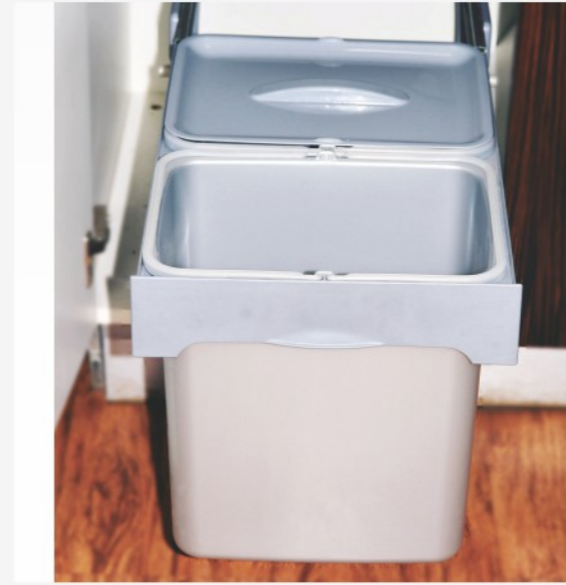

EKA-729
Round Waste Bin (Door Mounted)

- Single round waste bins fits according to the space availability in the under sink cabinet
- These waste bins are made from eco-friendly plastic
- Can be fit with 450mm cabinet
- These waste bins are available in 10 Ltr
- Available finish - Grey •

CODE	PRODUCT SIZE (AxBxC)	FINISH	CAPACITY	UNIT	MRP
EKA-729	270 X 292 X 325	Grey	10 Ltr	PCS	₹ 2,100/-

EKA-730

Round Large Waste Bin (Door Mounted)

1. Waste bins are probably the easiest bins to install within a kitchen cabinet. Lid opens by means of a patented automatic opening mechanism • The high storage capacity of these waste bins allow the user to take full advantage of the inner cabinet • Can be fit with 500 mm cabinet • These waste bins are available in 30 Ltr • Available finish : White •

CODE	PRODUCT SIZE (AxBxCxD)	FINISH	CAPACITY	UNIT	MRP
EKA-730	320 X 335 X 445 X 10	White	30 Ltr	PCS	₹ 4,800/-

IKA-732
Double Waste Bin (Pull-out)

- Material : P.P. Copolymer with Fibreglass Highly Resistant
- Suitable for Cabinet width 410 mm
- Capacity : 2 x 16 Ltr
- Available Finish : Grey •

CODE	PRODUCT SIZE (AxBxC)	FINISH	CAPACITY	UNIT	MRP
IKA-732	340 X 486-990 X 332	Grey	2 X 16 Ltr	PCS	₹ 4,800/-

IKA-733

Square Waste Bin with Automatic Lid Opening

1. Material : P.P. Copolymer with Fibreglass Highly Resistant • Suitable for Cabinet width 430 mm • Available Finish : Grey • Capacity : 13 Ltr •

CODE	PRODUCT SIZE (AxBxC)	FINISH	CAPACITY	UNIT	MRP
IKA-733	235 X 245 X 362	Grey	13 Ltr	PCS	₹ 2,800/-