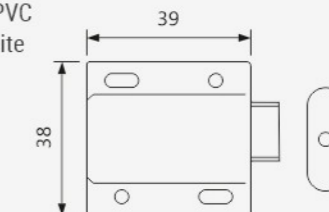

ICF-129

Push-open Magnetic Catcher

- Material : PVC
- Finish : White