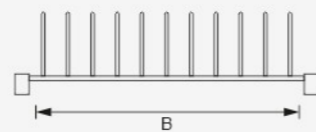

CODE	SIZE (WxDxH)	FINISH	UNIT	MRP
IKA-708-900	900 X 40 X 35	SS Brush	PCS	₹ 11,700/-

Bowls - Plates Holder

ICS-001 (500/550/600)

Cup Saucer Insert

- Material : Stainless steel
- Size : 500 / 550 / 600

CODE	SIZE (AxBxC)	MATERIAL	UNIT	MRP
ICS-001-500	129 X 475 X 95	Stainless Steel	PCS	₹ 1,750/-
ICS-001-550	129 X 525 X 95	Stainless Steel	PCS	₹ 1,850/-
ICS-001-600	129 X 575 X 95	Stainless Steel	PCS	₹ 1,950/-