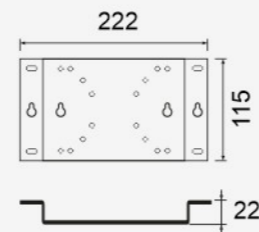

CODE	COLOUR	UNIT	MRP
ILCD-004	Black	PCS	₹ 270/-