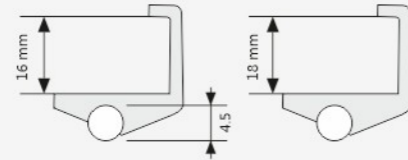

CODE	FINISH	UNIT	MRP
ICF-117-16	White	PCS	₹ 4/-
ICF-117-18	White	PCS	₹ 4/-