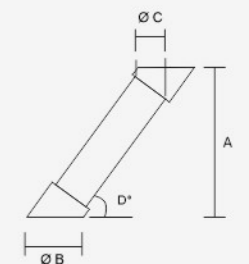

EKA-314 (SS/CR)

Tilt Support

- Top extension and support for counter. Screw-on or bonded attachment.
- Maximum weight capacity 7kgs.
- Available Finish : Stainless Steel / Chrome Plated.