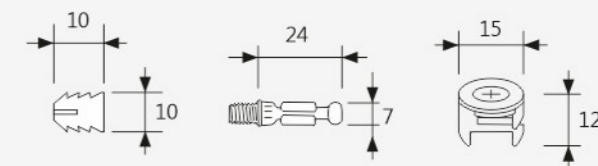

CODE	Require PLY Thikness	UNIT	MRP
ICF-104	15mm -18 mm	SET	₹ 11.5/-