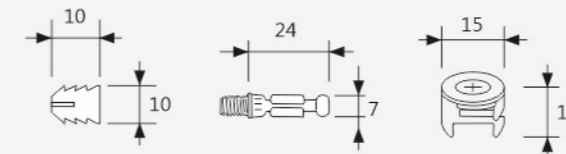

Cabinet Fitting

ICF-102

Cabinet Connector

- Material : Zinc Alloy
- Finish : Nickel
- Diameter : Ø 5

CODE	MATERIAL	FINISH	UNIT	MRP
ICF-102	Zinc Alloy	Nickel	PCS	₹ 7/-

ICF-103

Knockdown Cabinet Connector

- Fixing with Dowel •
- Requirement ply thickness 15-18mm •