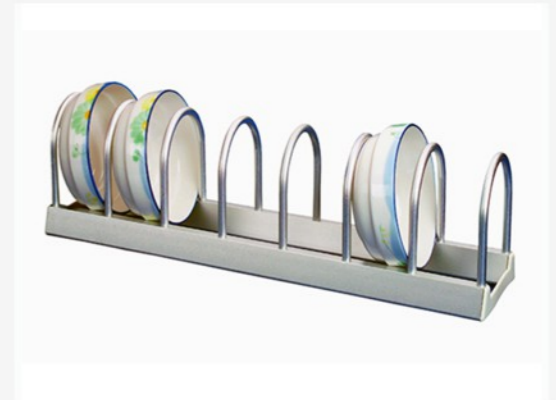

CODE	SIZE (WxDxH)	FINISH	UNIT	MRP
IKA-708-900	900 X 40 X 35	SS Brush	PCS	₹ 11,700/-

Bowls - Plates Holder

ICS-001 (500/550/600)

Cup Saucer Insert

- Material : Stainless steel
- Size : 500 / 550 / 600

CODE	SIZE (AxBxC)	MATERIAL	UNIT	MRP
ICS-001-500	129 X 475 X 95	Stainless Steel	PCS	₹ 1,750/-
ICS-001-550	129 X 525 X 95	Stainless Steel	PCS	₹ 1,850/-
ICS-001-600	129 X 575 X 95	Stainless Steel	PCS	₹ 1,950/-

Bowls & Plates Holder

ITH-001 (500/550/600)

Thali Insert

- Material : Stainless steel
- Size : 500 / 550 / 600

CODE	SIZE (AxBxC)	MATERIAL	UNIT	MRP
ITH-001-500	161 X 475 X 152	Stainless Steel	PCS	₹ 1,750/-
ITH-001-550	161 X 525 X 152	Stainless Steel	PCS	₹ 1,850/-
ITH-001-600	161 X 575 X 152	Stainless Steel	PCS	₹ 1,950/-

ECT-301

Bowls Holder

- Finish - Aluminium •
- Size (AxBxC) : 102 X 435 X 120 •
- Free standing bowls holder made of ALU •
- Can be inserted in drawer or put on counter top •

CODE	SIZE (AxBxC)	FINISH	UNIT	MRP
ECT-301	102 X 435 X 120	Aluminium	PCS	₹ 2,300/-