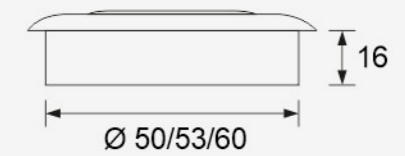

CODE	FINISH	UNIT	MRP
IDFB-001-24"	Brown	PCS	₹ 2,475/-
IDFB-001-36"	Brown	PCS	₹ 3,690/-
IDFB-001-48"	Brown	PCS	₹ 4,750/-

Office Peripherals

ICF-118 (50/53/60)

Cable Grommet

- Material - PVC
- Finish - Silver
- Size Ø - 50 X 53 X 60