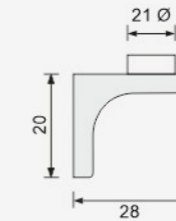

ICF-134

SS Shelf Button (Double Hole)

Material - Stainless Steel •

CODE	MATERIAL	UNIT	MRP
ICF-134	Stainless Steel	PCS	₹ 25/-