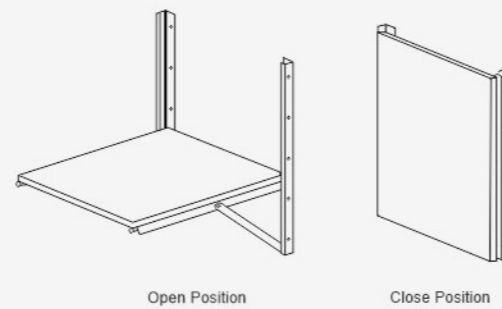

- Fixing dowels with cap
- Requirement ply thickness 15-18mm

CODE	Require PLY Thickness	UNIT	MRP
ICF-135-A	15mm - 18 mm	SET	₹ 16/-

DINNING FOLDING BRACKET

IDFB-001 (24"/36"/48")

Dinning Folding Bracket

- Material - M.S. & Aluminium powder coated (Bush Bearing)
- Finish - Brown
- Size : 24" / 36" / 48"