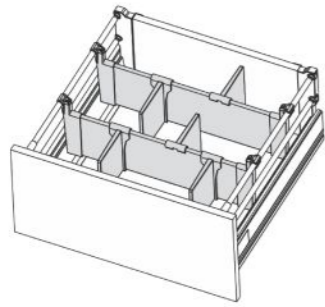

EVABOX double gallery cross dividing system

- Double gallery add-on system based on round railing.
- Individual organisation for tidy arrangement of drawer contents.
- Easy to fit and remove without tools.
- Can be fitted to existing drawers.

CODE	NAME	FINISH	UNIT	MRP
EBDS-2408	Lateral Divider	SG	PCS	₹ 485/-
EBDS-2409	Cross Divider Holder for Double Gallery	SG	SET	₹ 525/-
EBDS-2410	Cross Divider Profile (1100mm)	SG	PCS	₹ 3,495/-

EVABOX wall box side cross dividing system

- Wall box side add-on system based on round railing
- Can be fitted to existing drawers
- Tool free adjustment
- Variable use of space

CODE	NAME	FINISH	UNIT	MRP
EBDS-2408	Lateral Divider	SG	PCS	₹ 485/-
EBDS-2411	Cross Divider Connector	SG	SET	₹ 360/-
EBDS-2410	Cross Divider Profile (1100mm)	SG	PCS	₹ 3,495/-

EVABOX wall box side single cross rail connector

- Can be fitted without tools.
- Quick installation and can be retrofitted any time.
- Same system for single & double gallery.

CODE	NAME	FINISH	UNIT	MRP
EBDS-2203	Cross Rail (1100mm)	SG	PCS	₹ 1,380/-
EBDS-2407	Single Cross Rail Connector	SG	SET	₹ 90/-

EVABOX handle for front railing with inner drawer

- Easy to fit and remove without tools
- Tool free adjustment
- Front railing add-on system based on round railing

CODE	NAME	FINISH	UNIT	MRP
EBDS-2401	Handle	SG	PCS	₹ 740/-

Square
Railing