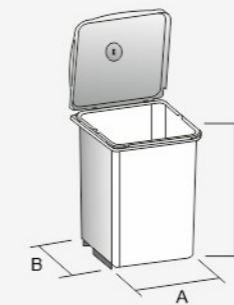

CODE	PRODUCT SIZE (AxBxC)	FINISH	CAPACITY	UNIT	MRP
IKA-733	235 X 245 X 362	Grey	13 Ltr	PCS	₹ 2,800/-