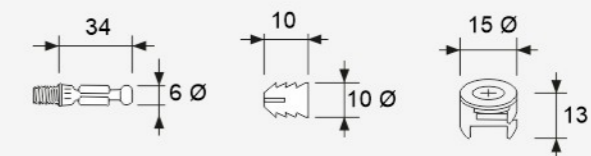

ICF-135

Big Knockdown Cabinet Connector

- Fixing with Dowel
- Requirement ply thickness 15-18mm

CODE	Require PLY Thickness	UNIT	MRP
ICF-135	15mm -18 mm	SET	₹ 15/-