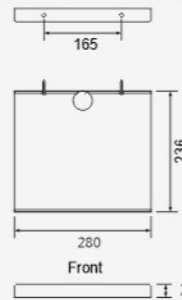

ISTB-001

Set top Box Stand

- Material - Metal
- Colour - Black

Back Side Screw Dimension

CODE	COLOUR	UNIT	MRP
ISTB-001	Black	PCS	₹ 375/-

Furniture Castor

ICW-001

Castor 6 Wheel with Bearing