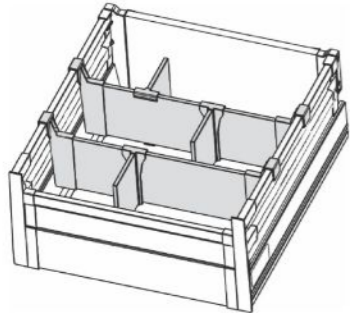

EVABOX wall box side cross dividing system

- wall box side add-on system based on square railing
- can be fitted to existing drawers
- Tool free adjustment
- Variable use of space

CODE	NAME	FINISH	UNIT	MRP
EBDS-3303	Square Lateral Divider	SG	PCS	₹ 385/-
EBDS-3305	Square Cross Divider Profile (1100mm)	SG	PCS	₹ 6,700/-
EBDS-3306	Square Cross Divider Connector	SG	SET	₹ 285/-

EVABOX square double gallery cross dividing system

- Double gallery add-on system based on square railing
- Individual organisation for tidy arrangement of drawer contents.
- Easy to fit and remove without tools.
- Can be fitted to existing drawer.