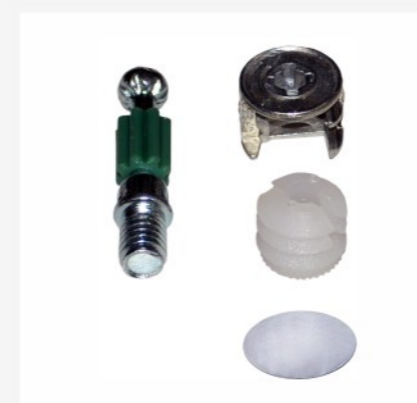

ICF-104

Knockdown Cabinet Connector

- Fixing dowels with cap
- Requirement ply thickness 15-18mm