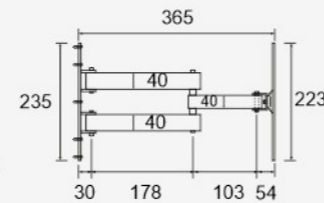

ILCD-003

LCD/LED Wall Mount Stand

- Suitable for 32" to 37" LCD/LED
- Swivel & Tilt Adjustable
- Material - Metal & Colour - Black

CODE	COLOUR	UNIT	MRP
ILCD-003	Black	PCS	₹ 1,875/-