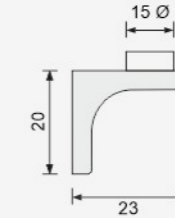

ICF-133

SS Shelf Button (Single Hole)

• Material - Stainless Steel

CODE	MATERIAL	UNIT	MRP
ICF-133	Stainless Steel	PCS	₹ 11/-