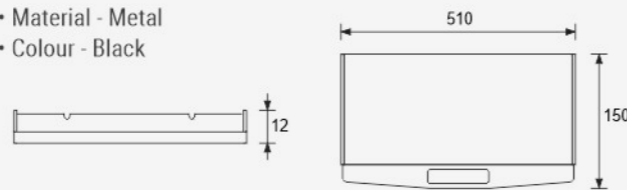

IKB-003

Metal Keyboard Tray

- Material - Metal
- Colour - Black

CODE	FINISH	UNIT	MRP
IKB-003	Black	SET	₹ 2,100/-