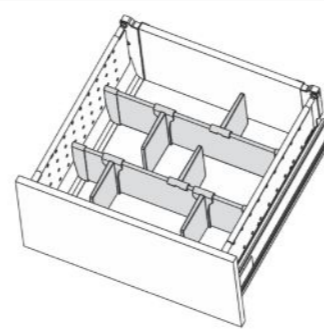

EVABOX wall box side cross dividing system

- Wall box side add-on system based on round railing
- Can be fitted to existing drawers
- Tool free adjustment
- Variable use of space

CODE	NAME	FINISH	UNIT	MRP
EBDS-2408	Lateral Divider	SG	PCS	₹ 485/-
EBDS-2411	Cross Divider Connector	SG	SET	₹ 360/-
EBDS-2410	Cross Divider Profile (1100mm)	SG	PCS	₹ 3,495/-