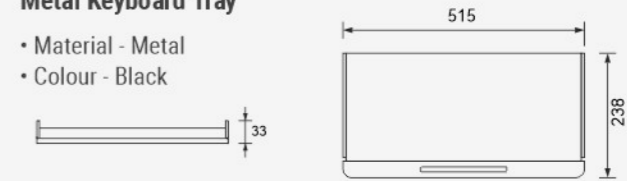

IKB-005

Metal Keyboard Tray

- Material - Metal
- Colour - Black

CODE	FINISH	UNIT	MRP
IKB-005	Black	SET	₹ 970/-