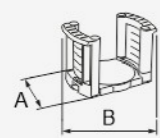

ECT-306

Plate Holder with Drip Tray

- Finish - Aluminium
- Size (AxBxC) : 195 X 350 X 70
- Free standing plates holder made of ALU.
- Can be inserted in drawer or put on counter top

CODE	SIZE (AxBxC)	MATERIAL	UNIT	MRP
ECT-306	195 X 350 X 70	Aluminium	PCS	₹ 2,300/-

EKA-1002

Adjustable Plates Holder

- Finish - Grey
- Size (AxBxC) : 150 X 140-290 X 170
- Adjustable plate holder is characterized by an exclusive design

CODE	SIZE (AxBxC)	FINISH	UNIT	MRP
EKA-1002	150 X 140-290 X 170	Grey	PCS	₹ 5,925/-

EKA-314 (SS/CR)

Tilt Support

- Top extension and support for counter. Screw-on or bonded attachment.
- Maximum weight capacity 7kgs.
- Available Finish : Stainless Steel / Chrome Plated.

CODE	SIZE (AxBxCxD)	FINISH	UNIT	MRP
EKA-314-SS	200 X Ø60 X Ø50 X 70°	Stainless Steel	PCS	₹ 5,200/-
EKA-314-CR	200 X Ø60 X Ø50 X 70°	Chrome Plated	PCS	₹ 4,800/-