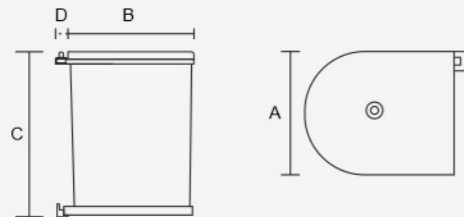

CODE	PRODUCT SIZE (AxBxCxD)	FINISH	CAPACITY	UNIT	MRP
EKA-730	320 X 335 X 445 X 10	White	30 Ltr	PCS	₹ 4,800/-