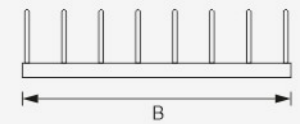

ECT-302

Plates Holder

- Finish - Aluminium
- Size (AxBxC) : 142 X 435 X 110
- Free standing plates holder made of ALU.
- Can be inserted in drawer or put on counter top