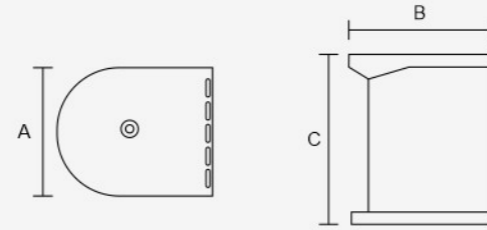

EKA-729
Round Waste Bin (Door Mounted)

- Single round waste bins fits according to the space availability in the under sink cabinet
- These waste bins are made from eco-friendly plastic
- Can be fit with 450mm cabinet
- These waste bins are available in 10 Ltr
- Available finish - Grey •

CODE	PRODUCT SIZE (AxBxC)	FINISH	CAPACITY	UNIT	MRP
EKA-729	270 X 292 X 325	Grey	10 Ltr	PCS	₹ 2,100/-

EKA-730

Round Large Waste Bin (Door Mounted)

1. Waste bins are probably the easiest bins to install within a kitchen cabinet. Lid opens by means of a patented automatic opening mechanism • The high storage capacity of these waste bins allow the user to take full advantage of the inner cabinet • Can be fit with 500 mm cabinet • These waste bins are available in 30 Ltr • Available finish : White •