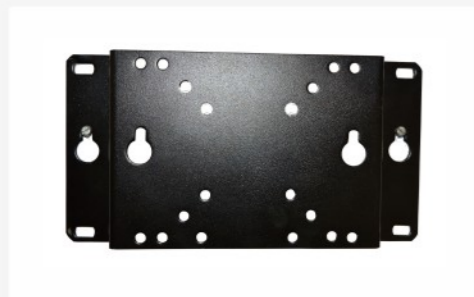

ILCD-004

Fix LCD/LED Wall Mount Stand

- Suitable 12" to 32" LCD/LED
- Fix Stand
- Material - Metal & Colour - Black