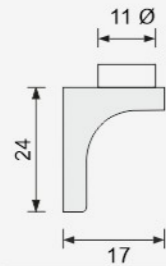

ICF-131

Acrylic Shelf Button (Single Hole)

Material - Acrylic •

CODE	MATERIAL	UNIT	MRP
ICF-131	Acrylic	PCS	₹ 6/-