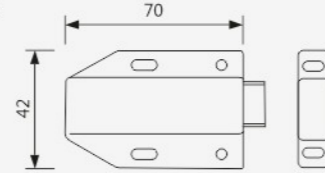

ICF-129

Push-open Magnetic Catcher

- Material : PVC
- Finish : White

CODE	FINISH	UNIT	MRP
ICF-129	White	PCS	₹ 42/-

ICF-130

Push-open Magnetic Catcher

- Material : PVC
- Finish : White

CODE	FINISH	UNIT	MRP
ICF-130	White	PCS	₹ 220/-