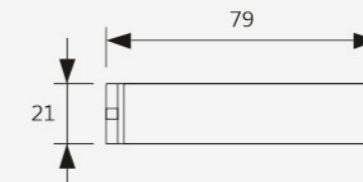

ICF-127

Push-open Magnetic Catcher

- Material : Plastic
- Finish : Grey

CODE	FINISH	UNIT	MRP
ICF-127	Grey	PCS	₹ 140/-

ICF-128

Push-open Magnetic Catcher

- Material : PVC + SS Brush
- Finish : SS Brush

CODE	FINISH	UNIT	MRP
ICF-128	SS Brush	PCS	₹ 165/-