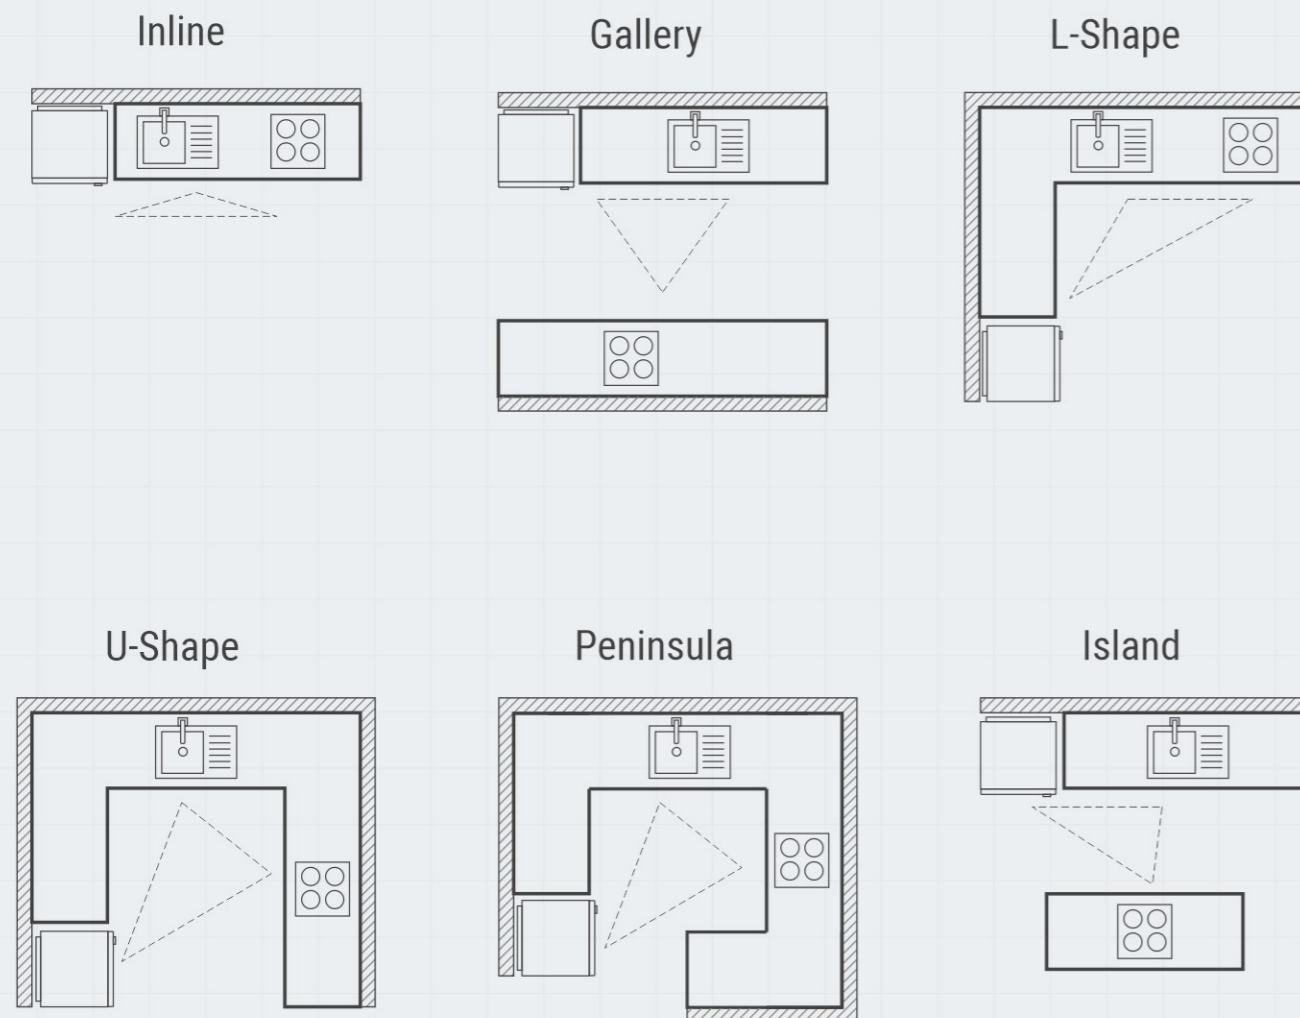

CONTENT

TYPE OF KITCHEN

Not only spaces, modular kitchen also help in saving time. Modular kitchens can also help you in giving creativity to your kitchen by using different combinations of sizes and styles.

So, why not try it once instead of going for the old style of custom kitchen.

KITCHEN ACCESSORIES

EVABOX Drawer System	006	Bowls & Plates Holder	078
EVASLIM Box Drawer System	023	Bar Support Series	081
EVABOX Push-Open Drawer System	027	Spice Container Tray	082
Auto Hinges NEW	029	Microwave Oven Stand	083
Drawer Runner NEW	034	Spice Bottle	083
Corner Mechanism	035	Waste Bin	084
Single Pull-out Unit	040	CABINET FITTING	090
Pantry Unit	045	Dinning Folding Bracket	100
Tall Unit	049	OFFICE PERIPHERALS	101
Rolling Shutter	051	Cable Grommet	101
Kitchen Flap Stay	053	Keyboard trays	104
Overhead Mechanism	058	Computer CPU Trolley	105
Cutlery Tray/ Drawer Organiser	060	LCD/LED Stand	106
Wicker Basket	067	Set Top Box Stand	108
Knife Holder	068	FURNITURE CASTOR	109
E-Mini Step	069	BED MECHANISM	112
Drawer Matt	070	Bed Fitting	112
Hanging Accessories	072	Gas Pump	113