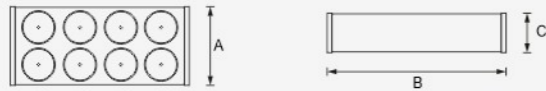

CODE	SIZE (AxBxC)	FINISH	UNIT	MRP
ECT-303	195 X 430 X 75	Alu. with Translucent Jar	PCS	₹ 3,400/-