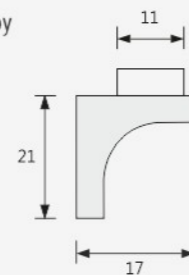

ICF-113

Shelf Support (Round)

- Material : Zinc Alloy
- Finish : Chrome

CODE	FINISH	UNIT	MRP
ICF-113	Chrome	PCS	₹ 20/-